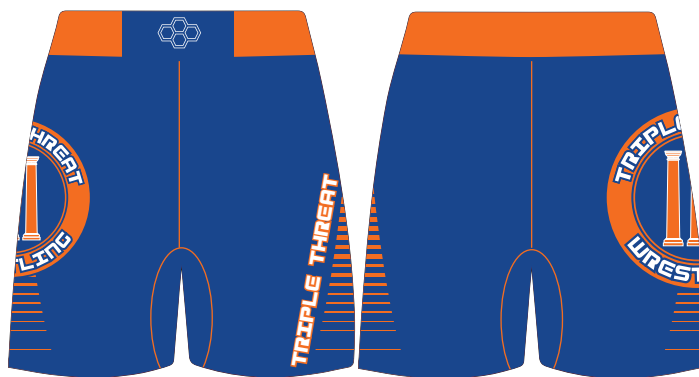

TEAM MUST PURCHASE 24+ BUNDLES TO RECEIVE BUNDLE PRICING

✓ Please mark size for each item pictured

*Allow 4-6 weeks for production

NAME:

EMAIL:

PHONE #:

Sublimated 1/4 Zip

Y-SM	Y-MED	Y-LG	SM	
MED	LG	XL	XXL	XXXL

Super Soft Tshirt

XS	SM	MED	
LG	XL	XXL	XXXL

Genesis Gearpak II

Shorts

Y-SM	Y-MED	Y-LG	XS	SM
MED	LG	XL	XXL	XXXL

Singlet

XXXS	XXS	XS	SM	
MED	LG	XL	XXL	XXXL